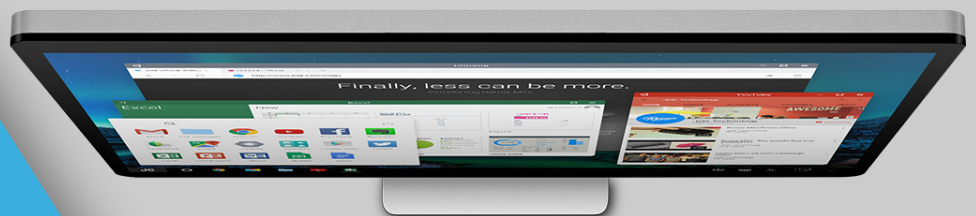

# Go Limitless with **Wireless**

Presenting  
**TVS Champ Elite**  
Wireless Keyboard + Mouse

Compatible with

Pair the  
TVS Champ Elite  
Wireless combo with  
your Android TV and  
easily navigate the  
TV's features.

Whether you WFH or Office, get rid of those multiple layer of wires with TVS Champ Elite Wireless Combo.

## MOUSE

  
10 Million  
Keystrokes

  
UV coated  
abrasion-resistant  
keys for durability

  
Unique  
slim-shape with  
palm rest

  
Multimedia-function  
enabled.

  
Advanced  
optical tracking  
with 1600 dpi